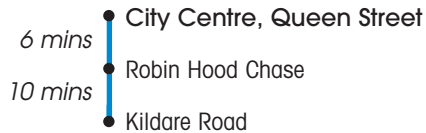

Sundays and Bank Holiday Mondays

Service Number:	41	41	41	41	41	41	41	41	41	41	41	41	41	41	41		
City, Queen Street	10:05	11:05	12:05	13:05	14:05	15:05	16:05	17:05	18:05	19:05	19:35	20:05	20:35	21:05	21:35	22:05	22:35
Robin Hood Chase	10:11	11:11	12:11	13:11	14:11	15:11	16:11	17:11	18:11	19:11	19:41	20:11	20:41	21:11	21:41	22:11	22:41
St. Ann's, Kildare Road	10:16	11:16	12:16	13:16	14:16	15:16	16:16	17:16	18:16	19:16	19:46	20:16	20:46	21:16	21:46	22:16	22:46

40
40B
41

City Centre – Kildare Road

Combined times for services 40 and 41:
The departure times below are from City Centre, Queen Street

Mondays to Fridays

05.30	07.15	18.05	21.05	23.35
06.00	07.20	then every 15 minutes until	21.35	00.02
06.15	07.35		22.05	
06.30	then every 7-8 minutes until	20.35	22.35	
06.45			23.05	
07.05				

Saturdays

05.30	then every 15 minutes until	then every 10 minutes until	then every 15 minutes until	21.35
06.00				22.05
06.30				22.35
07.05	09.05	17.35	20.35	23.05
07.35			21.05	23.35
				00.02

Sundays and Bank Holiday Mondays

07.30	then every 30 minutes until	23.05		
08.30				
09.35				

Approximate Journey times from the City Centre