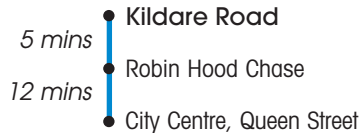

Saturdays

Service Number:	41	41	41	41	41	41	every 10-20 mins	41	41	41	41	until	41	41	41	41	41	41	41	41	41	41		
St. Ann's, Kildare Road	08:06	08:36	09:06	09:31	09:41	10:01		11	31	41	01		17:11	17:36	18:06	18:36	19:06	19:36	20:06	20:36	21:51	22:51	23:21	23:47
Robin Hood Chase	08:11	08:41	09:11	09:36	09:46	10:06		16	36	46	06		17:16	17:41	18:11	18:41	19:11	19:41	20:11	20:41	21:56	22:56	23:26	23:52
City, Queen Street	08:18	08:48	09:18	09:43	09:53	10:13		23	43	53	13		17:23	17:48	18:18	18:48	19:18	19:48	20:18	20:48	22:03	23:03	23:33	23:59

Sundays and Bank Holiday Mondays

Service Number:	41	41	41	41	41	41	41	41	41	41	41	41	41	41	41	41	
St. Ann's, Kildare Road	09:51	10:51	11:51	12:51	13:51	14:51	15:51	16:51	17:51	18:51	19:51	20:21	20:51	21:21	21:51	22:21	22:51
Robin Hood Chase	09:56	10:56	11:56	12:56	13:56	14:56	15:56	16:56	17:56	18:56	19:56	20:26	20:56	21:26	21:56	22:26	22:56
City, Queen Street	10:03	11:03	12:03	13:03	14:03	15:03	16:03	17:03	18:03	19:03	20:03	20:33	21:03	21:33	22:03	22:33	23:03

40
41

Kildare Road – City Centre

Combined times for services 40 and 41:
The departure times below are from Kildare Road

Approximate Journey times to the City Centre

Mondays to Fridays

05.13	06.46	then every 7-8 minutes until	then every 15 minutes until	21.51
05.43	07.01			22.21
06.01	07.16			22.51
06.16	07.29	17.44	20.51	23.21
06.31		17.51	21.21	23.47

Saturdays

05.13	then every 15 minutes until	then every 10 minutes until	then every 15 minutes until	21.21
05.43				21.51
06.16				22.21
06.46	09.21	17.21	20.51	22.51
07.16				23.21
07.36				23.47

Sundays and Bank Holiday Mondays

07.16	09.51	then every 30 minutes until	22.51
08.16	10.21		
09.16