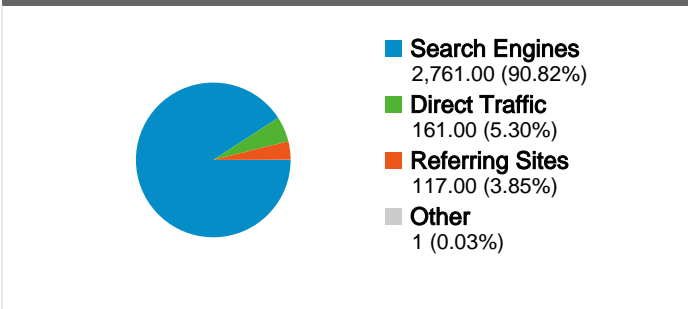

Traffic Sources Overview

Content Overview

Pages	Page Views	% Page Views
/pubs restaurants.htm	733	14.84%
/health services.htm	531	10.75%
/business index.htm	511	10.34%
/	353	7.14%
/schools and colleges.htm	232	4.70%