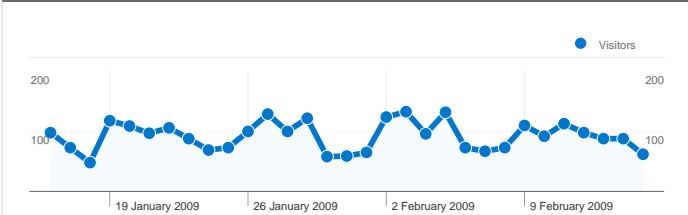

Site Usage

3,040 Visits

74.93% Bounce Rate

4,941 Page Views

00:01:12 Avg. Time on Site

1.63 Pages/Visit

77.43% % New Visits

Visitors Overview

2,642 people visited this site

3,040 Visits

2,642 Absolute Unique Visitors

4,941 Page Views

1.63 Average Page Views

00:01:12 Time on Site

74.93% Bounce Rate

77.43% New Visits

3,040 visits came from 33 countries/territories

Site Usage

Visits	Pages/Visit	Avg. Time on Site	% New Visits	Bounce Rate	
3,040 % of Site Total: 100.00%	1.63 Site Avg: 1.63 (0.00%)	00:01:12 Site Avg: 00:01:12 (0.00%)	77.47% Site Avg: 77.43% (0.04%)	74.93% Site Avg: 74.93% (0.00%)	
Country/Territory	Visits	Pages/Visit	Avg. Time on Site	% New Visits	Bounce Rate
United Kingdom	2,835	1.63	00:01:13	76.72%	74.39%
United States	70	1.23	00:00:43	94.29%	90.00%
Australia	28	1.79	00:00:42	64.29%	75.00%
Ireland	22	1.00	00:00:00	100.00%	100.00%
Canada	15	2.40	00:01:48	93.33%	60.00%
Germany	8	1.75	00:00:39	75.00%	87.50%
Ivory Coast	6	1.50	00:00:43	66.67%	83.33%
New Zealand	6	1.17	00:00:40	100.00%	83.33%
Philippines	5	1.20	00:00:24	100.00%	80.00%
France	5	1.20	00:01:22	100.00%	80.00%

Pages on this site were viewed a total of 4,941 times

 **4,941** Page Views

 **4,143** Unique Views

 **74.93%** Bounce Rate

Top Content

Pages	Page Views	% Page Views
/pubs restaurants.htm	733	14.84%
/health services.htm	531	10.75%
/business index.htm	511	10.34%
/	353	7.14%
/schools and colleges.htm	232	4.70%