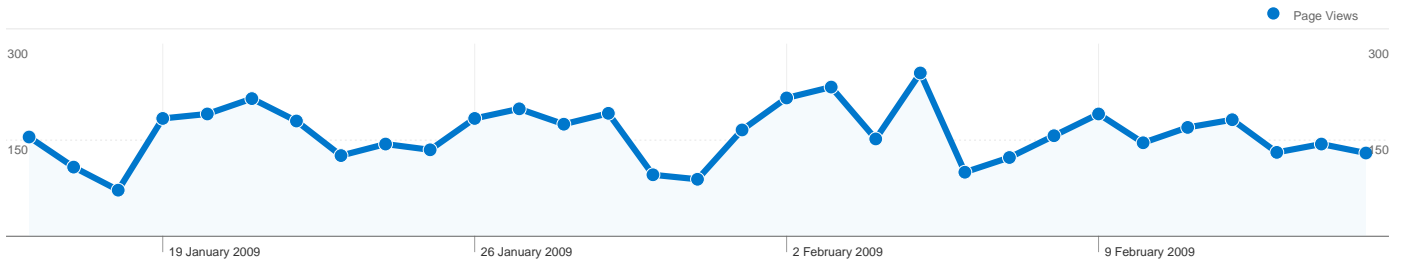

Site Usage

3,040 Visits

74.93% Bounce Rate

4,941 Page Views

00:01:12 Avg. Time on Site

1.63 Pages/Visit

77.43% % New Visits

Visitors Overview

2,642 people visited this site

3,040 Visits

2,642 Absolute Unique Visitors

4,941 Page Views

1.63 Average Page Views

00:01:12 Time on Site

74.93% Bounce Rate

77.43% New Visits

Top Traffic Sources

Sources	Visits	% visits
google (organic)	2,288	75.26%
(direct) ((none))	161	5.30%
msn (organic)	120	3.95%
yahoo (organic)	119	3.91%
live (organic)	87	2.86%

Keywords	Visits	% visits
stapleford health centre	119	4.31%
stapleford care centre	107	3.88%
stapleford	90	3.26%
vivo stapleford	86	3.11%
stapleford nottingham	53	1.92%

3,040 visits came from 33 countries/territories

Site Usage

Visits	Pages/Visit	Avg. Time on Site	% New Visits	Bounce Rate	
3,040 % of Site Total: 100.00%	1.63 Site Avg: 1.63 (0.00%)	00:01:12 Site Avg: 00:01:12 (0.00%)	77.47% Site Avg: 77.43% (0.04%)	74.93% Site Avg: 74.93% (0.00%)	
Country/Territory	Visits	Pages/Visit	Avg. Time on Site	% New Visits	Bounce Rate
United Kingdom	2,835	1.63	00:01:13	76.72%	74.39%
United States	70	1.23	00:00:43	94.29%	90.00%
Australia	28	1.79	00:00:42	64.29%	75.00%
Ireland	22	1.00	00:00:00	100.00%	100.00%
Canada	15	2.40	00:01:48	93.33%	60.00%
Germany	8	1.75	00:00:39	75.00%	87.50%
Ivory Coast	6	1.50	00:00:43	66.67%	83.33%
New Zealand	6	1.17	00:00:40	100.00%	83.33%
Philippines	5	1.20	00:00:24	100.00%	80.00%
France	5	1.20	00:01:22	100.00%	80.00%