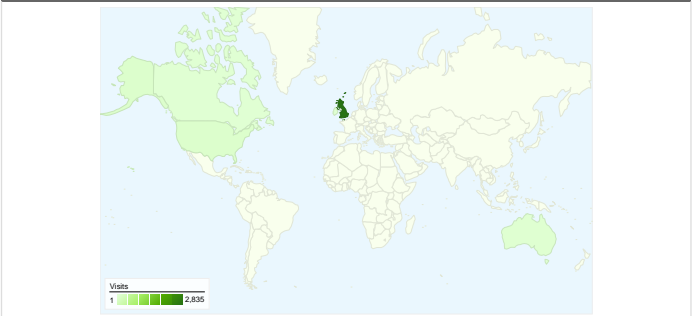

Site Usage

3,040 Visits

74.93% Bounce Rate

4,941 Page Views

00:01:12 Avg. Time on Site

1.63 Pages/Visit

77.43% % New Visits

Visitors Overview

Visitors
2,642

Map Overlay world

Traffic Sources Overview

Content Overview

Pages	Page Views	% Page Views
/pubs restaurants.htm	733	14.84%
/health services.htm	531	10.75%
/business index.htm	511	10.34%
/	353	7.14%
/schools and colleges.htm	232	4.70%

All traffic sources sent a total of 3,040 visits

5.30% Direct Traffic

3.85% Referring Sites

90.82% Search Engines

- Search Engines
2,761.00 (90.82%)
- Direct Traffic
161.00 (5.30%)
- Referring Sites
117.00 (3.85%)
- Other
1 (0.03%)

3,040 visits came from 33 countries/territories

Site Usage

Visits	Pages/Visit	Avg. Time on Site	% New Visits	Bounce Rate	
3,040 % of Site Total: 100.00%	1.63 Site Avg: 1.63 (0.00%)	00:01:12 Site Avg: 00:01:12 (0.00%)	77.47% Site Avg: 77.43% (0.04%)	74.93% Site Avg: 74.93% (0.00%)	
Country/Territory	Visits	Pages/Visit	Avg. Time on Site	% New Visits	Bounce Rate
United Kingdom	2,835	1.63	00:01:13	76.72%	74.39%
United States	70	1.23	00:00:43	94.29%	90.00%
Australia	28	1.79	00:00:42	64.29%	75.00%
Ireland	22	1.00	00:00:00	100.00%	100.00%
Canada	15	2.40	00:01:48	93.33%	60.00%
Germany	8	1.75	00:00:39	75.00%	87.50%
Ivory Coast	6	1.50	00:00:43	66.67%	83.33%
New Zealand	6	1.17	00:00:40	100.00%	83.33%
Philippines	5	1.20	00:00:24	100.00%	80.00%
France	5	1.20	00:01:22	100.00%	80.00%