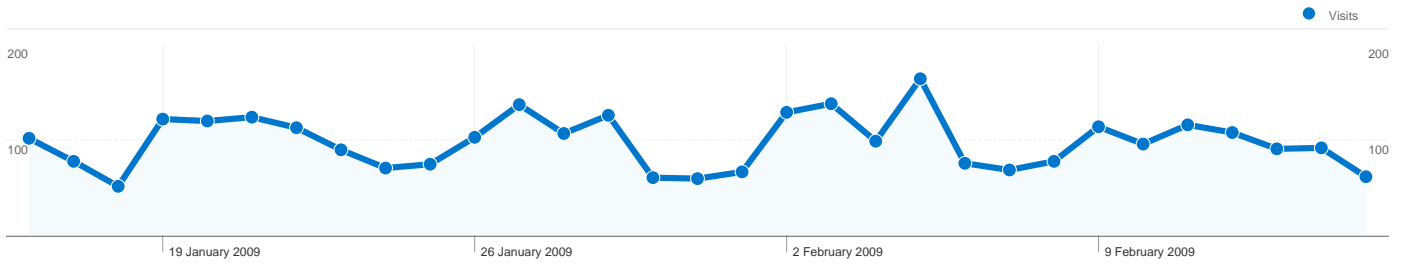

All traffic sources sent a total of 3,040 visits

5.30% Direct Traffic

3.85% Referring Sites

90.82% Search Engines

- Search Engines
  2,761.00 (90.82%)
- Direct Traffic
  161.00 (5.30%)
- Referring Sites
  117.00 (3.85%)
- Other
  1 (0.03%)

Top Traffic Sources

Sources	Visits	% visits
google (organic)	2,288	75.26%
(direct) ((none))	161	5.30%
msn (organic)	120	3.95%
yahoo (organic)	119	3.91%
live (organic)	87	2.86%

Keywords	Visits	% visits
stapleford health centre	119	4.31%
stapleford care centre	107	3.88%
stapleford	90	3.26%
vivo stapleford	86	3.11%
stapleford nottingham	53	1.92%