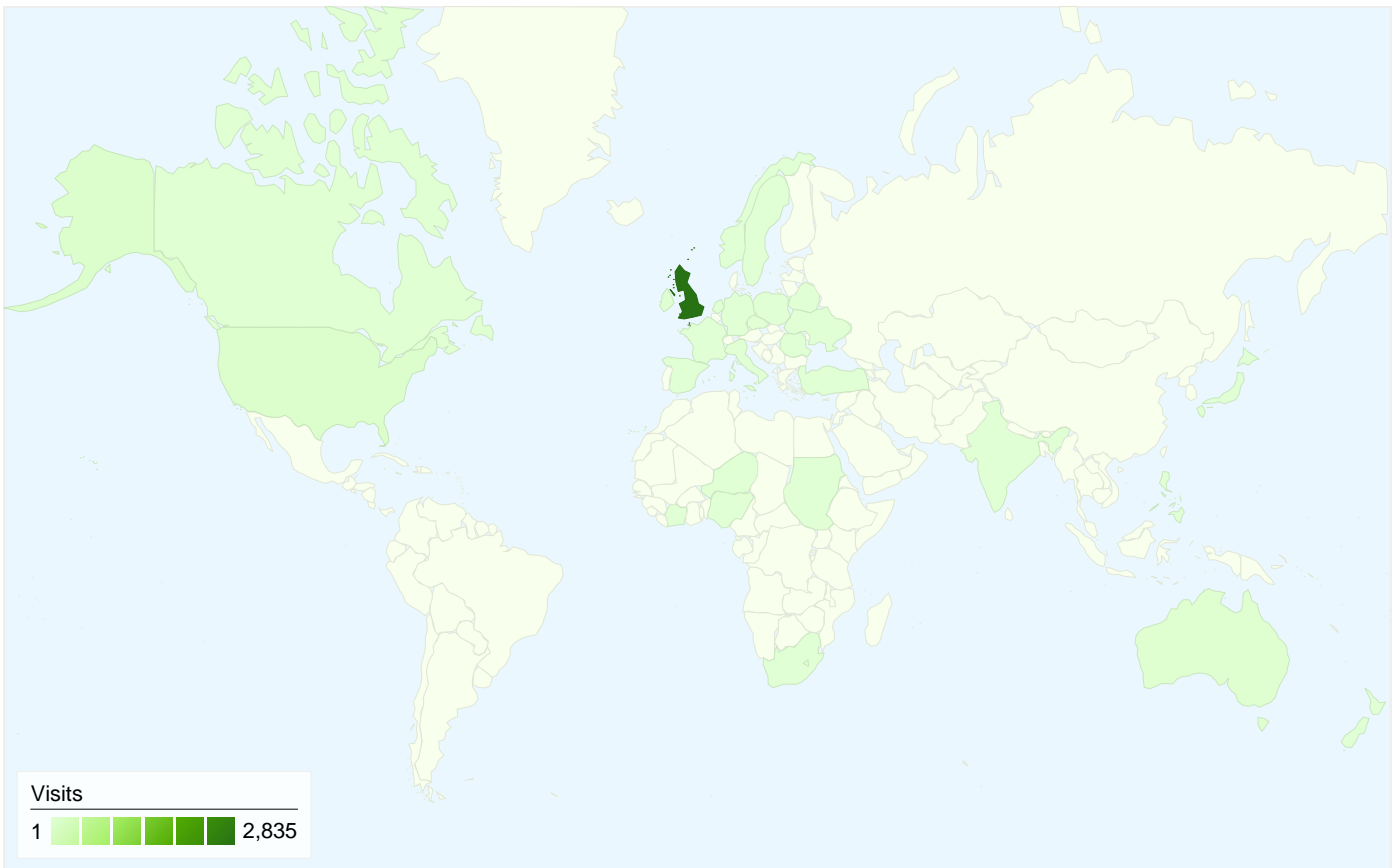

Visitors
2,642

Map Overlay world

Traffic Sources Overview

Content Overview

Pages	Page Views	% Page Views
/pubs restaurants.htm	733	14.84%
/health services.htm	531	10.75%
/business index.htm	511	10.34%
/	353	7.14%
/schools and colleges.htm	232	4.70%

All traffic sources sent a total of 3,040 visits

5.30% Direct Traffic

3.85% Referring Sites

90.82% Search Engines

- Search Engines
2,761.00 (90.82%)
- Direct Traffic
161.00 (5.30%)
- Referring Sites
117.00 (3.85%)
- Other
1 (0.03%)

Top Traffic Sources

Sources	Visits	% visits
google (organic)	2,288	75.26%
(direct) ((none))	161	5.30%
msn (organic)	120	3.95%
yahoo (organic)	119	3.91%
live (organic)	87	2.86%

Keywords	Visits	% visits
stapleford health centre	119	4.31%
stapleford care centre	107	3.88%
stapleford	90	3.26%
vivo stapleford	86	3.11%
stapleford nottingham	53	1.92%

3,040 visits came from 33 countries/territories

Site Usage

Visits	Pages/Visit	Avg. Time on Site	% New Visits	Bounce Rate	
3,040 % of Site Total: 100.00%	1.63 Site Avg: 1.63 (0.00%)	00:01:12 Site Avg: 00:01:12 (0.00%)	77.47% Site Avg: 77.43% (0.04%)	74.93% Site Avg: 74.93% (0.00%)	
Country/Territory	Visits	Pages/Visit	Avg. Time on Site	% New Visits	Bounce Rate
United Kingdom	2,835	1.63	00:01:13	76.72%	74.39%
United States	70	1.23	00:00:43	94.29%	90.00%
Australia	28	1.79	00:00:42	64.29%	75.00%
Ireland	22	1.00	00:00:00	100.00%	100.00%
Canada	15	2.40	00:01:48	93.33%	60.00%
Germany	8	1.75	00:00:39	75.00%	87.50%
Ivory Coast	6	1.50	00:00:43	66.67%	83.33%
New Zealand	6	1.17	00:00:40	100.00%	83.33%
Philippines	5	1.20	00:00:24	100.00%	80.00%
France	5	1.20	00:01:22	100.00%	80.00%