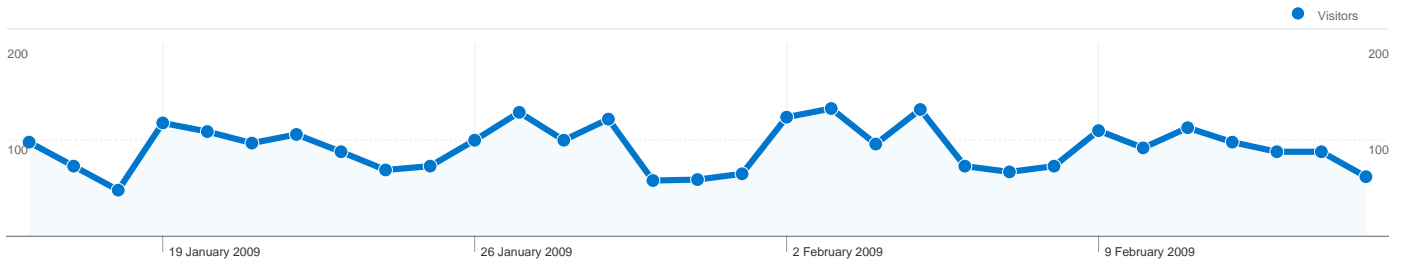

Site Usage

3,040 Visits

74.93% Bounce Rate

4,941 Page Views

00:01:12 Avg. Time on Site

1.63 Pages/Visit

77.43% % New Visits

Visitors Overview

2,642 people visited this site

3,040 Visits

2,642 Absolute Unique Visitors

4,941 Page Views

1.63 Average Page Views

00:01:12 Time on Site

74.93% Bounce Rate

77.43% New Visits

All traffic sources sent a total of 3,040 visits

5.30% Direct Traffic

3.85% Referring Sites

90.82% Search Engines

- Search Engines
2,761.00 (90.82%)
- Direct Traffic
161.00 (5.30%)
- Referring Sites
117.00 (3.85%)
- Other
1 (0.03%)

3,040 visits came from 33 countries/territories

Site Usage

Visits	Pages/Visit	Avg. Time on Site	% New Visits	Bounce Rate	
3,040 % of Site Total: 100.00%	1.63 Site Avg: 1.63 (0.00%)	00:01:12 Site Avg: 00:01:12 (0.00%)	77.47% Site Avg: 77.43% (0.04%)	74.93% Site Avg: 74.93% (0.00%)	
Country/Territory	Visits	Pages/Visit	Avg. Time on Site	% New Visits	Bounce Rate
United Kingdom	2,835	1.63	00:01:13	76.72%	74.39%
United States	70	1.23	00:00:43	94.29%	90.00%
Australia	28	1.79	00:00:42	64.29%	75.00%
Ireland	22	1.00	00:00:00	100.00%	100.00%
Canada	15	2.40	00:01:48	93.33%	60.00%
Germany	8	1.75	00:00:39	75.00%	87.50%
Ivory Coast	6	1.50	00:00:43	66.67%	83.33%
New Zealand	6	1.17	00:00:40	100.00%	83.33%
Philippines	5	1.20	00:00:24	100.00%	80.00%
France	5	1.20	00:01:22	100.00%	80.00%