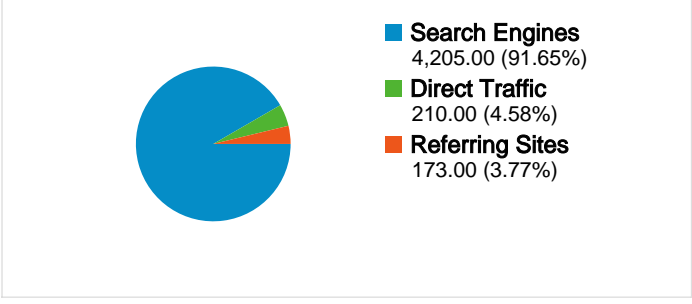

Site Usage

Visitors Overview

Map Overlay

Traffic Sources Overview

Content Overview

Pages	Page Views	% Page Views
/health services.htm	783	10.64%
/index.htm	742	10.08%
/business index.htm	439	5.97%
/bus_timetables_stapleford_be	321	4.36%
/schools and colleges.htm	289	3.93%

4,152 people visited this site

4,588 Visits

4,152 Absolute Unique Visitors

7,359 Page Views

1.60 Average Page Views

00:01:01 Time on Site

74.96% Bounce Rate

80.86% New Visits

All traffic sources sent a total of 4,588 visits

4.58% Direct Traffic

3.77% Referring Sites

91.65% Search Engines

- Search Engines**
4,205.00 (91.65%)
- Direct Traffic**
210.00 (4.58%)
- Referring Sites**
173.00 (3.77%)

4,588 visits came from 43 countries/territories

Site Usage

Country/Territory	Visits	Pages/Visit	Avg. Time on Site	% New Visits	Bounce Rate
United Kingdom	4,332	1.60	00:01:01	80.31%	74.79%
United States	76	1.71	00:01:14	89.47%	73.68%
Ireland	42	1.14	00:00:04	100.00%	95.24%
Germany	17	1.65	00:00:28	94.12%	64.71%
Australia	15	3.13	00:02:27	73.33%	60.00%
Canada	12	1.08	00:00:03	100.00%	91.67%
Spain	9	1.89	00:00:32	77.78%	77.78%
Poland	7	2.71	00:00:36	100.00%	28.57%
India	6	1.33	00:01:05	83.33%	66.67%
Switzerland	6	1.00	00:00:00	66.67%	100.00%