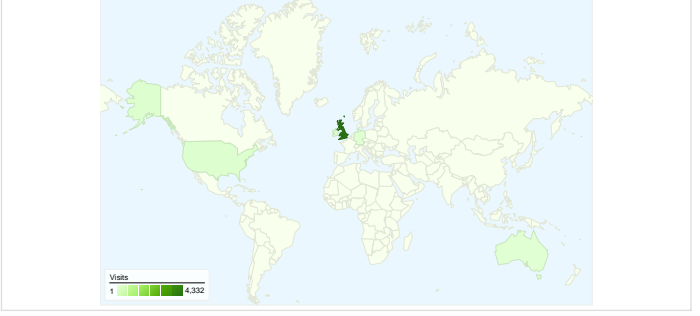

Site Usage

Visitors Overview

Map Overlay

Traffic Sources Overview

Content Overview

Pages	Page Views	% Page Views
/health services.htm	783	10.64%
/index.htm	742	10.08%
/business index.htm	439	5.97%
/bus_timetables_stapleford_be	321	4.36%
/schools and colleges.htm	289	3.93%

4,152 people visited this site

4,588 Visits

4,152 Absolute Unique Visitors

7,359 Page Views

1.60 Average Page Views

00:01:01 Time on Site

74.96% Bounce Rate

80.86% New Visits

All traffic sources sent a total of 4,588 visits

4.58% Direct Traffic

3.77% Referring Sites

91.65% Search Engines

- Search Engines**
4,205.00 (91.65%)
- Direct Traffic**
210.00 (4.58%)
- Referring Sites**
173.00 (3.77%)

4,588 visits came from 43 countries/territories

Site Usage

Country/Territory	Visits	Pages/Visit	Avg. Time on Site	% New Visits	Bounce Rate
United Kingdom	4,332	1.60	00:01:01	80.31%	74.79%
United States	76	1.71	00:01:14	89.47%	73.68%
Ireland	42	1.14	00:00:04	100.00%	95.24%
Germany	17	1.65	00:00:28	94.12%	64.71%
Australia	15	3.13	00:02:27	73.33%	60.00%
Canada	12	1.08	00:00:03	100.00%	91.67%
Spain	9	1.89	00:00:32	77.78%	77.78%
Poland	7	2.71	00:00:36	100.00%	28.57%
India	6	1.33	00:01:05	83.33%	66.67%
Switzerland	6	1.00	00:00:00	66.67%	100.00%