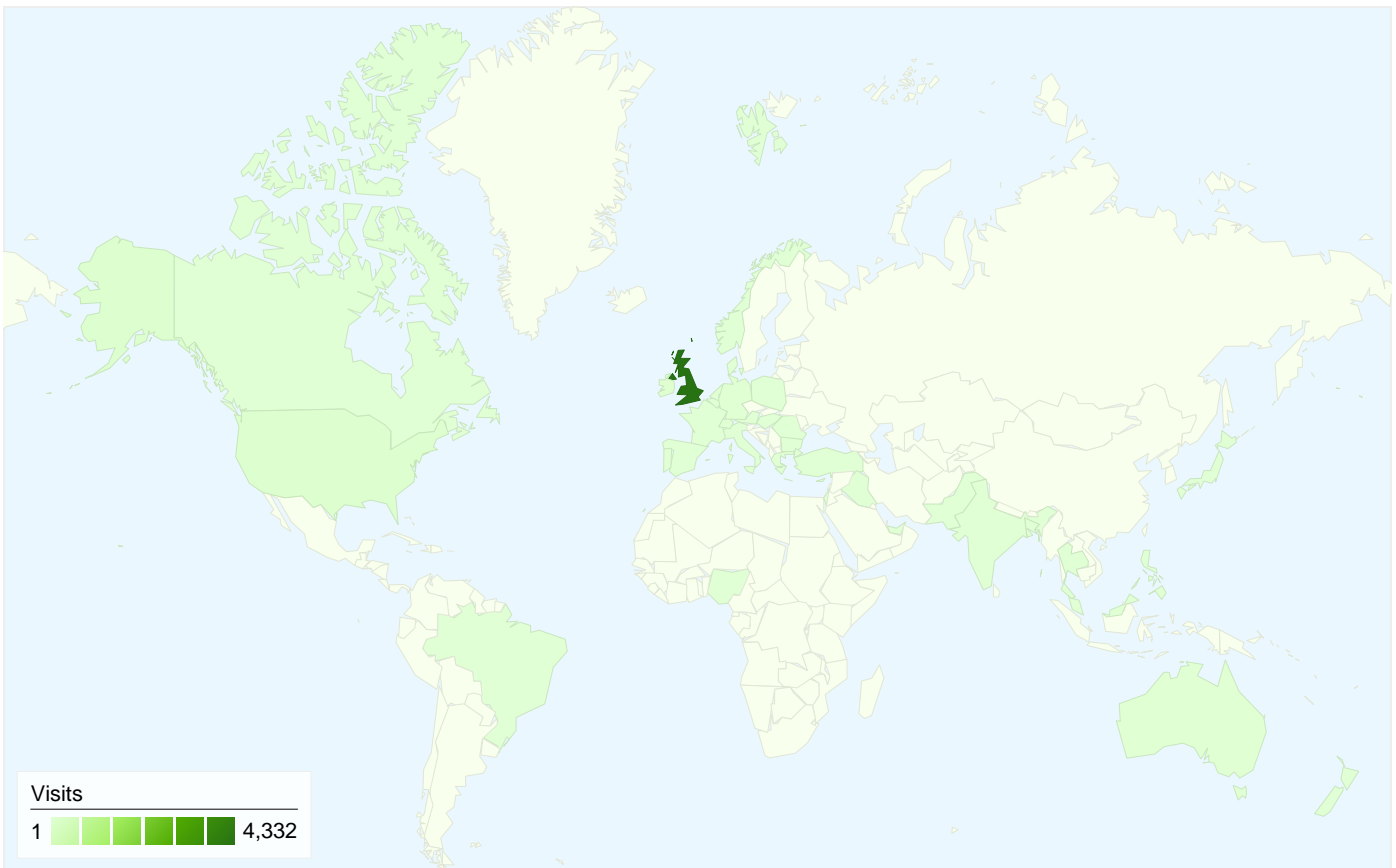

4,152 people visited this site

4,588 Visits

4,152 Absolute Unique Visitors

7,359 Page Views

1.60 Average Page Views

00:01:01 Time on Site

74.96% Bounce Rate

80.86% New Visits

All traffic sources sent a total of 4,588 visits

4.58% Direct Traffic

3.77% Referring Sites

91.65% Search Engines

- Search Engines**
4,205.00 (91.65%)
- Direct Traffic**
210.00 (4.58%)
- Referring Sites**
173.00 (3.77%)

Top Traffic Sources

Sources	Visits	% visits	Keywords	Visits	% visits
google (organic)	3,709	80.84%	stapleford health centre	141	3.35%
(direct) ((none))	210	4.58%	stapleford care centre	85	2.02%
bing (organic)	154	3.36%	stapleford	69	1.64%
yahoo (organic)	129	2.81%	stapleford town council	56	1.33%
search (organic)	106	2.31%	hemlock stone	54	1.28%

4,588 visits came from 43 countries/territories

Site Usage

Country/Territory	Visits	Pages/Visit	Avg. Time on Site	% New Visits	Bounce Rate
United Kingdom	4,332	1.60	00:01:01	80.31%	74.79%
United States	76	1.71	00:01:14	89.47%	73.68%
Ireland	42	1.14	00:00:04	100.00%	95.24%
Germany	17	1.65	00:00:28	94.12%	64.71%
Australia	15	3.13	00:02:27	73.33%	60.00%
Canada	12	1.08	00:00:03	100.00%	91.67%
Spain	9	1.89	00:00:32	77.78%	77.78%
Poland	7	2.71	00:00:36	100.00%	28.57%
India	6	1.33	00:01:05	83.33%	66.67%
Switzerland	6	1.00	00:00:00	66.67%	100.00%