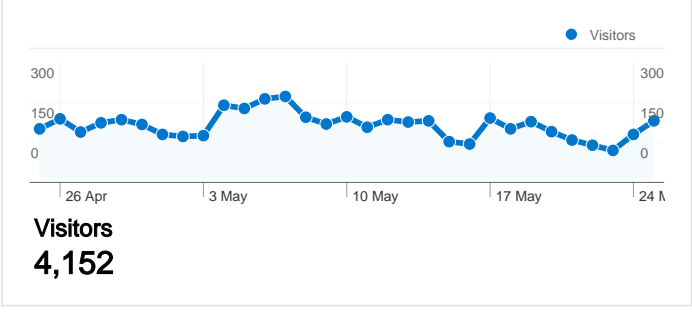

Visitors Overview