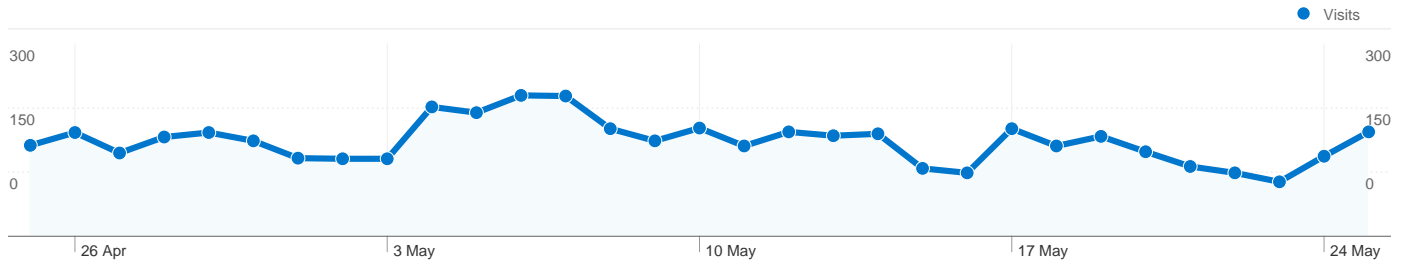

4,152 people visited this site

4,588 Visits

4,152 Absolute Unique Visitors

7,359 Page Views

1.60 Average Page Views

00:01:01 Time on Site

74.96% Bounce Rate

80.86% New Visits

All traffic sources sent a total of 4,588 visits

4.58% Direct Traffic

3.77% Referring Sites

91.65% Search Engines

- Search Engines**
4,205.00 (91.65%)
- Direct Traffic**
210.00 (4.58%)
- Referring Sites**
173.00 (3.77%)

4,588 visits came from 43 countries/territories

Site Usage

Country/Territory	Visits	Pages/Visit	Avg. Time on Site	% New Visits	Bounce Rate
United Kingdom	4,332	1.60	00:01:01	80.31%	74.79%
United States	76	1.71	00:01:14	89.47%	73.68%
Ireland	42	1.14	00:00:04	100.00%	95.24%
Germany	17	1.65	00:00:28	94.12%	64.71%
Australia	15	3.13	00:02:27	73.33%	60.00%
Canada	12	1.08	00:00:03	100.00%	91.67%
Spain	9	1.89	00:00:32	77.78%	77.78%
Poland	7	2.71	00:00:36	100.00%	28.57%
India	6	1.33	00:01:05	83.33%	66.67%
Switzerland	6	1.00	00:00:00	66.67%	100.00%