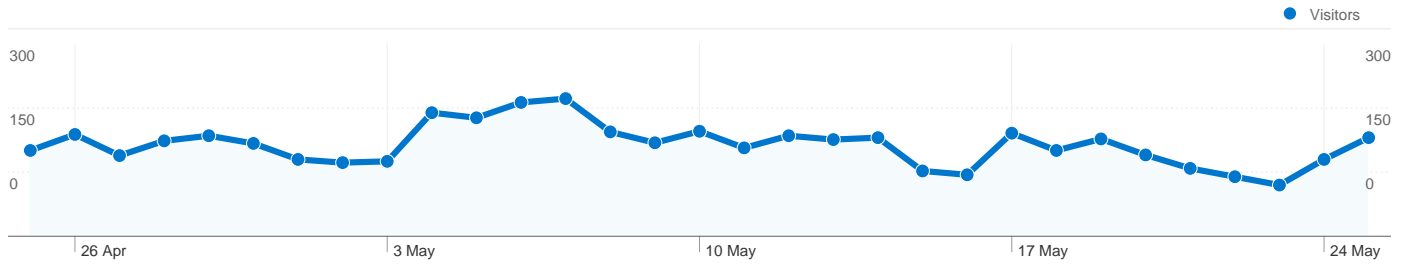

Site Usage

Visitors Overview

Map Overlay

Traffic Sources Overview

Content Overview

Pages	Page Views	% Page Views
/health services.htm	783	10.64%
/index.htm	742	10.08%
/business index.htm	439	5.97%
/bus_timetables_stapleford_be	321	4.36%
/schools and colleges.htm	289	3.93%

4,152 people visited this site

4,588 Visits

4,152 Absolute Unique Visitors

7,359 Page Views

1.60 Average Page Views

00:01:01 Time on Site

74.96% Bounce Rate

80.86% New Visits

All traffic sources sent a total of 4,588 visits

4.58% Direct Traffic

3.77% Referring Sites

91.65% Search Engines

- Search Engines**
4,205.00 (91.65%)
- Direct Traffic**
210.00 (4.58%)
- Referring Sites**
173.00 (3.77%)

4,588 visits came from 43 countries/territories

Site Usage

Country/Territory	Visits	Pages/Visit	Avg. Time on Site	% New Visits	Bounce Rate
United Kingdom	4,332	1.60	00:01:01	80.31%	74.79%
United States	76	1.71	00:01:14	89.47%	73.68%
Ireland	42	1.14	00:00:04	100.00%	95.24%
Germany	17	1.65	00:00:28	94.12%	64.71%
Australia	15	3.13	00:02:27	73.33%	60.00%
Canada	12	1.08	00:00:03	100.00%	91.67%
Spain	9	1.89	00:00:32	77.78%	77.78%
Poland	7	2.71	00:00:36	100.00%	28.57%
India	6	1.33	00:01:05	83.33%	66.67%
Switzerland	6	1.00	00:00:00	66.67%	100.00%