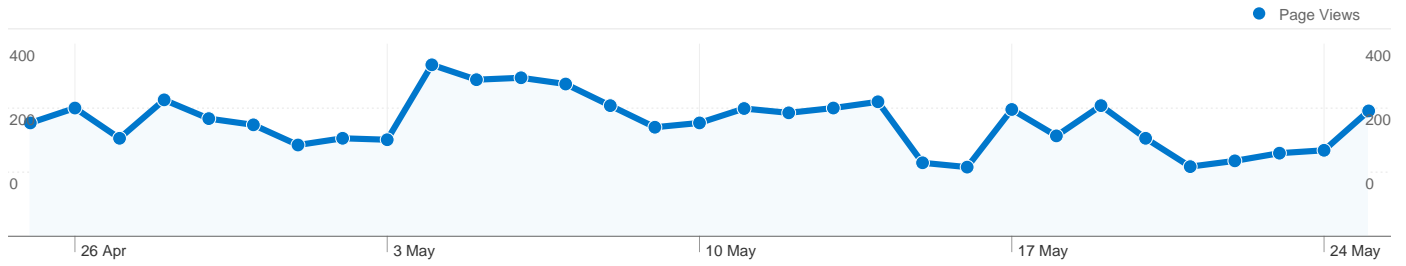

Pages on this site were viewed a total of 7,359 times

7,359 Page Views

6,095 Unique Views

74.96% Bounce Rate

Top Content

Pages	Page Views	% Page Views
/health services.htm	783	10.64%
/index.htm	742	10.08%
/business index.htm	439	5.97%
/bus_timetables_stapleford_beeston_ilkeston_long_eaton_derb	321	4.36%
/schools and colleges.htm	289	3.93%