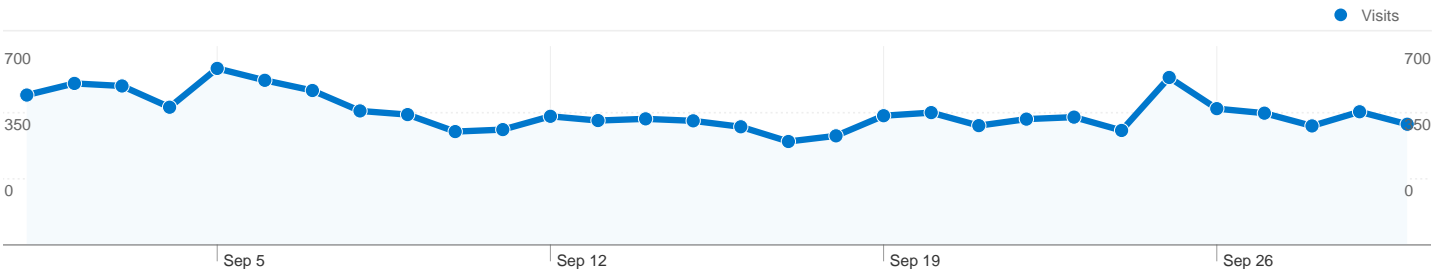

## Visitors Overview

**Visitors**  
12,425

## Map Overlay

**12,425 people visited this site**

14,074 Visits

12,425 Absolute Unique Visitors

21,667 Pageviews

1.54 Average Pageviews

00:01:12 Time on Site

74.97% Bounce Rate

79.66% New Visits

**Technical Profile**

Browser	Visits	% visits
Internet Explorer	6,846	48.64%
Chrome	2,091	14.86%
Safari	2,033	14.45%
Firefox	1,805	12.83%
Android Browser	611	4.34%

**All traffic sources sent a total of 14,074 visits**

## 14,074 visits came from 52 countries/territories

Site Usage

Country/Territory	Visits	Pages/Visit	Avg. Time on Site	% New Visits	Bounce Rate
<b>Visits</b> <b>14,074</b> % of Site Total: 100.00%	<b>Pages/Visit</b> <b>1.54</b> Site Avg: 1.54 (0.00%)	<b>Avg. Time on Site</b> <b>00:01:12</b> Site Avg: 00:01:12 (0.00%)	<b>% New Visits</b> <b>79.68%</b> Site Avg: 79.66% (0.03%)	<b>Bounce Rate</b> <b>74.97%</b> Site Avg: 74.97% (0.00%)	
United Kingdom	13,641	1.54	00:01:12	79.32%	74.94%
United States	92	1.37	00:00:54	94.57%	81.52%
(not set)	62	1.52	00:00:50	80.65%	83.87%
Germany	33	1.33	00:00:34	90.91%	84.85%
Australia	31	2.65	00:02:25	87.10%	54.84%
Canada	25	1.12	00:00:28	92.00%	92.00%
Spain	24	1.58	00:00:28	87.50%	87.50%
France	22	2.09	00:01:21	95.45%	63.64%
Ireland	15	2.20	00:03:46	100.00%	46.67%