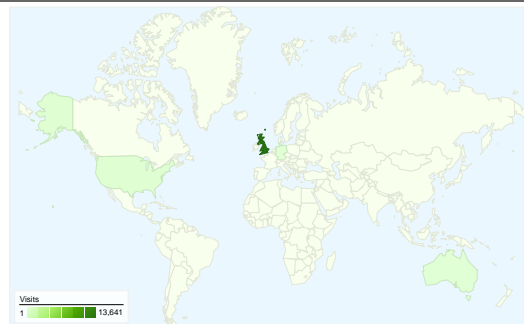

## Visitors Overview

**Visitors**  
12,425

## Traffic Sources Overview

- Search Engines  
12,791.00 (90.88%)
- Direct Traffic  
742.00 (5.27%)
- Referring Sites  
540.00 (3.84%)
- Other  
1 (0.01%)

## Map Overlay

**12,425 people visited this site**

14,074 Visits

12,425 Absolute Unique Visitors

21,667 Pageviews

1.54 Average Pageviews

00:01:12 Time on Site

74.97% Bounce Rate

## 14,074 visits came from 52 countries/territories

Site Usage

Country/Territory	Visits	Pages/Visit	Avg. Time on Site	% New Visits	Bounce Rate
<b>Visits</b> <b>14,074</b> % of Site Total: 100.00%	<b>Pages/Visit</b> <b>1.54</b> Site Avg: 1.54 (0.00%)	<b>Avg. Time on Site</b> <b>00:01:12</b> Site Avg: 00:01:12 (0.00%)	<b>% New Visits</b> <b>79.68%</b> Site Avg: 79.66% (0.03%)	<b>Bounce Rate</b> <b>74.97%</b> Site Avg: 74.97% (0.00%)	
United Kingdom	13,641	1.54	00:01:12	79.32%	74.94%
United States	92	1.37	00:00:54	94.57%	81.52%
(not set)	62	1.52	00:00:50	80.65%	83.87%
Germany	33	1.33	00:00:34	90.91%	84.85%
Australia	31	2.65	00:02:25	87.10%	54.84%
Canada	25	1.12	00:00:28	92.00%	92.00%
Spain	24	1.58	00:00:28	87.50%	87.50%
France	22	2.09	00:01:21	95.45%	63.64%
Ireland	15	2.20	00:03:46	100.00%	46.67%