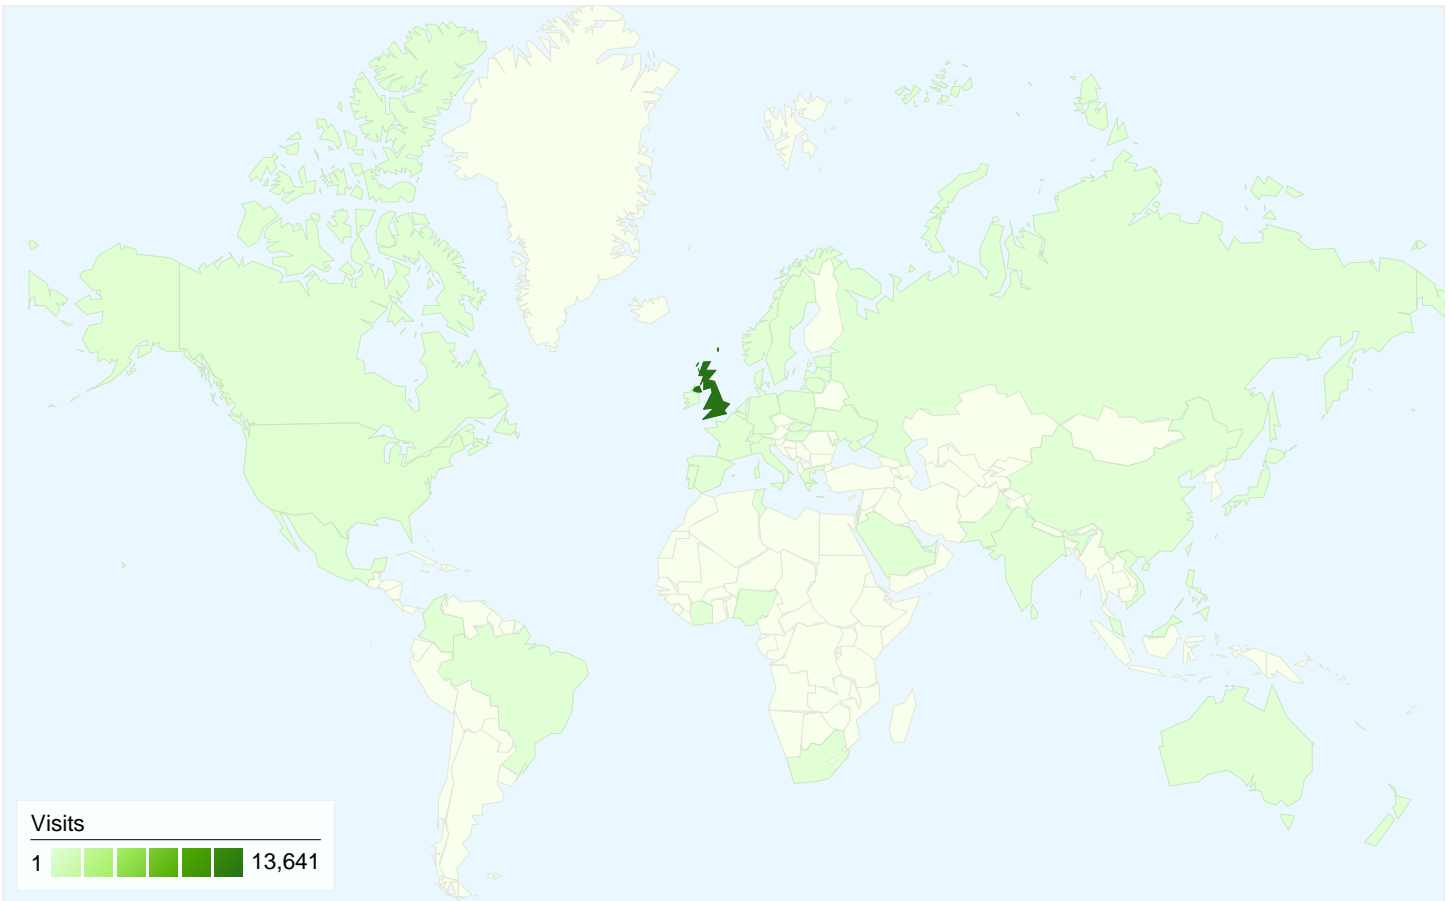

## Visitors Overview

**Visitors**  
12,425

## Map Overlay

**12,425 people visited this site**

14,074 Visits

12,425 Absolute Unique Visitors

21,667 Pageviews

1.54 Average Pageviews

00:01:12 Time on Site

74.97% Bounce Rate

**Pages on this site were viewed a total of 21,667 times**

 **21,667** Pageviews

 **17,258** Unique Views

 **74.97%** Bounce Rate

## 14,074 visits came from 52 countries/territories

Site Usage

Country/Territory	Visits	Pages/Visit	Avg. Time on Site	% New Visits	Bounce Rate
<b>Visits</b> <b>14,074</b> % of Site Total: 100.00%	<b>Pages/Visit</b> <b>1.54</b> Site Avg: 1.54 (0.00%)	<b>Avg. Time on Site</b> <b>00:01:12</b> Site Avg: 00:01:12 (0.00%)	<b>% New Visits</b> <b>79.68%</b> Site Avg: 79.66% (0.03%)	<b>Bounce Rate</b> <b>74.97%</b> Site Avg: 74.97% (0.00%)	
United Kingdom	13,641	1.54	00:01:12	79.32%	74.94%
United States	92	1.37	00:00:54	94.57%	81.52%
(not set)	62	1.52	00:00:50	80.65%	83.87%
Germany	33	1.33	00:00:34	90.91%	84.85%
Australia	31	2.65	00:02:25	87.10%	54.84%
Canada	25	1.12	00:00:28	92.00%	92.00%
Spain	24	1.58	00:00:28	87.50%	87.50%
France	22	2.09	00:01:21	95.45%	63.64%
Ireland	15	2.20	00:03:46	100.00%	46.67%